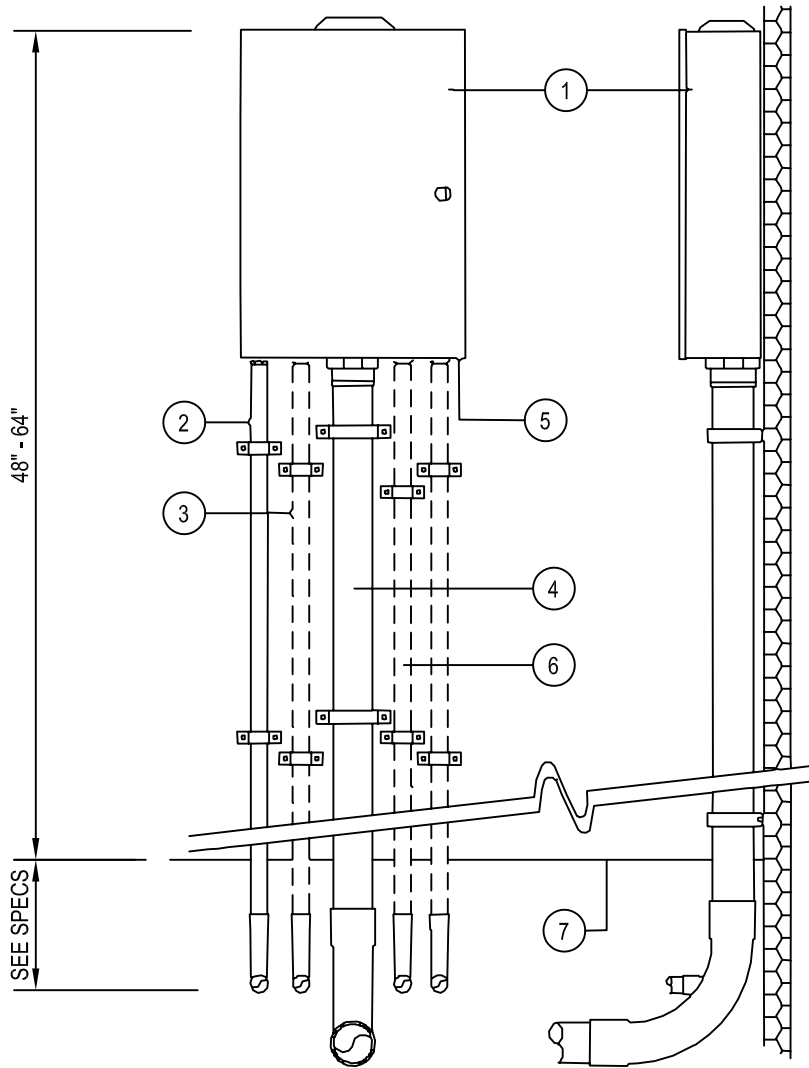

TORO-IRRIGATION DIVISION  
 5825 JASMINE STREET  
 RIVERSIDE, CA 92504  
 TOLL FREE: 1-800-664-4740  
 PHONE: (951) 785-3152  
 FAX: (951) 359-1870  
 www.toro.com

FRONT  
SECTION / ELEVATION

RIGHT SIDE  
SECTION / ELEVATION

- ① TORO INTELLI-SENSE IRRIGATION CONTROLLER MODEL NO TIS-36-OD OR TIS-48-OD
- SEE IRRIGATION LEGEND FOR NUMBER OF STATIONS  
 SECURE TO WALL WITH APPROPRIATE FASTENERS
- ② 1/2" CONDUIT FOR ELECTRICAL POWER PER LOCAL AND NATIONAL ELECTRICAL CODES OPTIONAL 3/4" NOCK-OUT IF LARGER CONDUIT ARE USED
- ③ OPTIONAL 1/2" KNOCK-OUT FOR FLOW SENSER OR RAIN SENSOR WIRE
- ④ 2" CONDUIT FOR REMOTE CONTROL WIRES OPTIONAL 3" NOCK-OUT IF LARGER WIRES ARE USED.
- SECURE TO WALL WITH APPROPRIATE PIPE CLAMPS
- ⑤ 1/4" HOLE FOR OPTIONAL TMR-1 MAINTENANCE REMOTE
- ⑥ 2 (QTY.) OPTIONAL 3/4" KNOCK OUTS FOR MV OR PUMP START CONDUCTORS OR EARTH GROUND WIRES(S)
- ⑦ FINISH GRADE

NOTES:  
 1. INSTALLATION TO BE COMPLETED IN ACCORDANCE WITH MANUFACTURERS SPECIFICATIONS.  
 2. DO NOT SCALE DRAWINGS.  
 3. CONTRACTORS NOTE: FOR PRODUCT AND COMPANY INFORMATION VISIT [www.CADdetails.com/info](http://www.CADdetails.com/info)  
 REFERENCE NUMBER 065-303